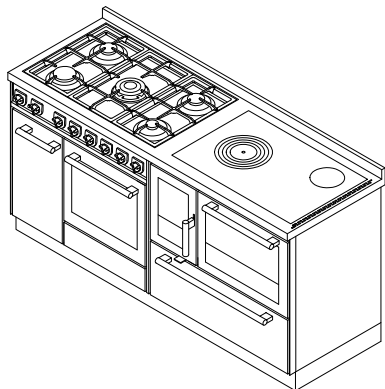

**MB170****KOMBI "CLASSICA"**

mm 1700x600x860

CE EN -12815 certification

ARTE 11

ARTE 12

ARTE 13

ARTE 14

Colours:

**White, Blue, Green, Grey, Black, Red, Ivory, Rust, Stainless steel**

(stainless steel satin-finished handles)

Version Arte 11, 12, 13, 14:

White, Blue, Green, Grey, Black, Red, Ivory, Rust

(choice of knobs: nickel-plated, satin-finished, polished brass)

Wood-cooker **mod. F80** next, on the right or on the left, to gas cooker **mod.G90****STANDARD EQUIPMENT**

- top flue, right or left  $\varnothing$  130 mm
- S.steel frame of mm 40 (total h 860 mm.)
- Stainless steel base h. 100 mm

**BY REQUEST**

- rear or side flue outlet, right or left  $\varnothing$  130 mm
- glass-ceramic hotplate (rear flue only)
- plan variations

**OPTIONALS**

- front handrail s.steel or brass, 2 or 3 sides, heavy-duty radiant hotplate, stainless steel hotplate cover