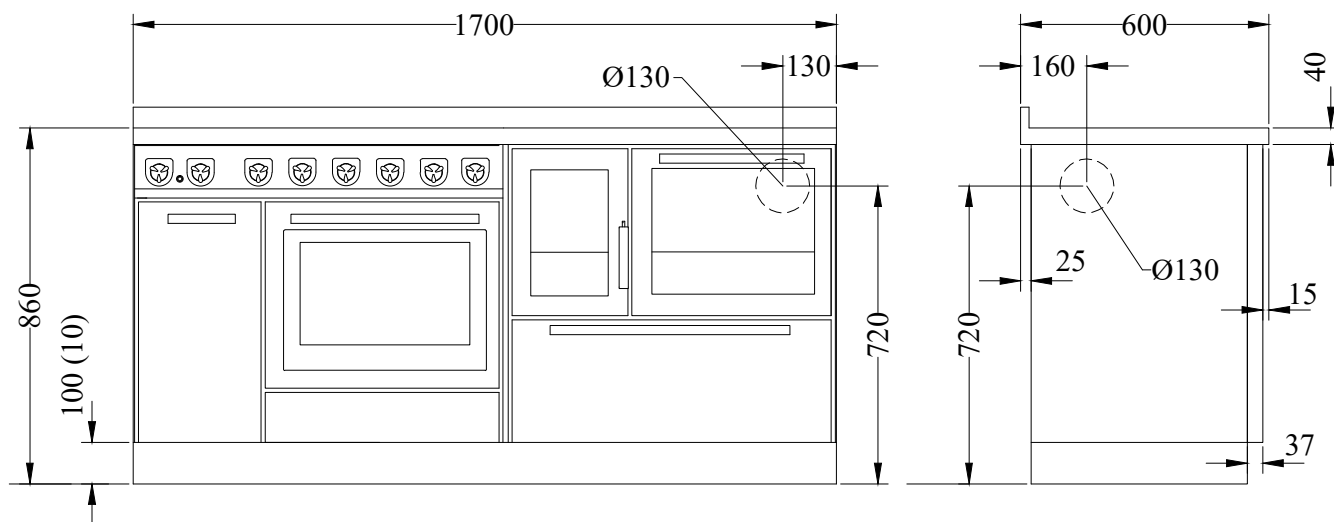

DATA SHEET

Net weight/packaging included: kg 250/300

See each equipment for technical data